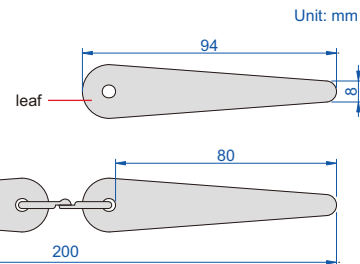

PLASTIC FEELER GAGE

4624-1D5

- Accuracy: $\pm 0.02\text{mm}$ (thickness of leaves: 0.05-0.1mm)
 $\pm 0.03\text{mm}$ (thickness of leaves: 0.15-0.6mm)
 $\pm 0.04\text{mm}$ (thickness of leaves: $\geq 0.7\text{mm}$)

Code	Range	Thickness of leaves included (mm)	Quantity of leaves
4624-1D5	0.05-1.5mm	0.05, 0.1, 0.15, 0.2, 0.3, 0.4, 0.5, 0.6, 0.7, 0.8, 0.9, 1.0, 1.1, 1.2, 1.3, 1.4, 1.5	17