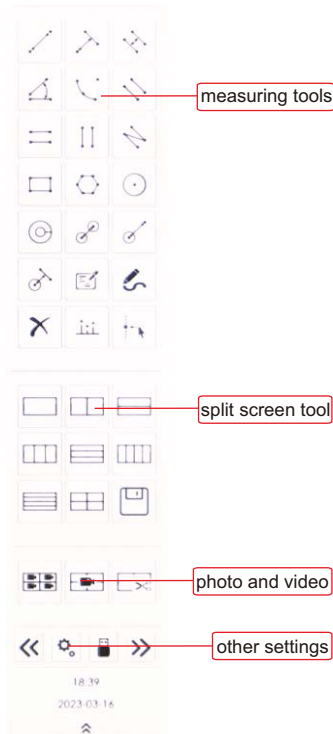

SOFTWARE (INCLUDED)