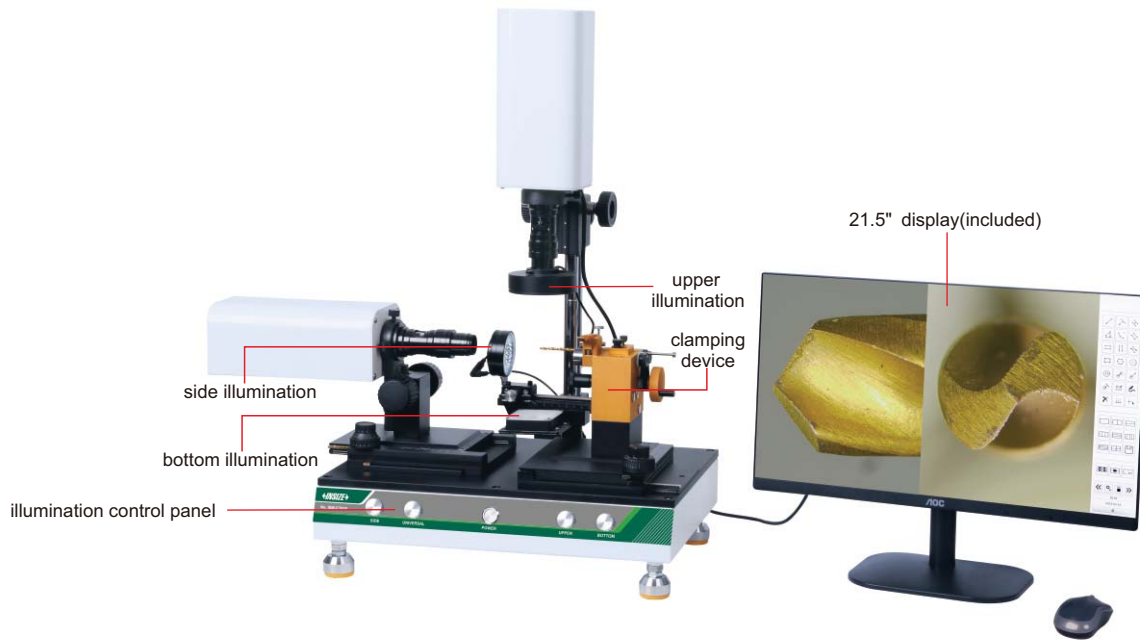

# CUTTING TOOL TESTER CODE ISM-CT820

- Split screen design, zoom in and out independently
- One mouse can operate two cameras
- Display cross hairs
- Brightness, contrast ratio, white balance are adjustable
- Basic measuring tools including point to point, point to line, line to line, angle, three-point circle, etc

glass calibration plate ( included )

Display cross hairs separately(movable)

## SPECIFICATION

Tools range	Ø3~10mm, length 30-75mm
Lens	step-zoom lens
Output	HDMI
Resolution	1920×1080
Frame rate	60fps
Focus distance	85mm
View field	0.9×1.5~5.5×10mm
Magnification	45-290X
Power supply	AC 100-240V
Dimension (L×W×H)	450×300×700mm
Weight	20kg

## STANDARD DELIVERY

Main unit	1 pc
Display	1 pc
32G USB flash disk	1 pc
Mouse	1 pc
HDMI cable	1 pc
Glass calibration plate	1 pc
Anti-dust cover	1 pc