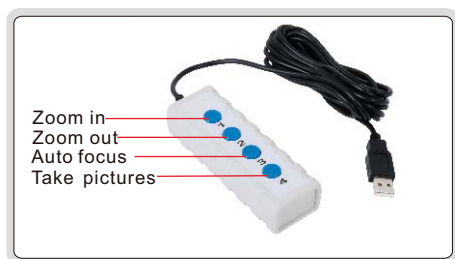

AUTO FOCUS DIGITAL MICROSCOPES(LARGE VIEW FIELD)

- CAN BE CONNECTED TO PC AND TV AT THE SAME TIME
- TAKE PICTURES AND VIDEOS
- AUTO FOCUS
- MEASUREMENT

Connect to computer through cable to save pictures (software for computer is included)

- Auto focus camera
- Take pictures and videos
- Can be connected to TV (HDMI port) and computer (RJ45 port) at the same time
- Built-in measuring software for TV
- Measuring software for computers is included
- Automatic exposure and white balance
- Brightness, contrast ratio, gain are adjustable
- Display cross hair (blue/green/red/yellow/black/brown colors)

SPECIFICATION

Code	5302-AF105 (standard type)	5302-AF108 (high-definition type)
Pixel	2M	8M
Resolution	1920×1080	3840×2160
Magnification	1.4X~25.8X(on 28" TV)	1.4X~51.6X(on 28" TV)
Sensor	1/2.8" CMOS	
Auto focus distance	100mm~∞	
Output	HDMI, RJ45	
Frame rate	HDMI:60fps, RJ45:50fps	
Power supply	power adapter	
Dimension (L×W×H)	500×280×410mm	
Weight	17kg	