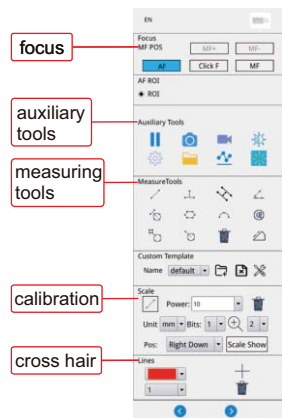

TV SOFTWARE(INCLUDED)

STANDARD DELIVERY

Main unit (with stand)	1 pc
LED illumination	1 pc
16G USB flash disk	1 pc
Mouse	1 pc
HDMI cable (for TV)	1 pc
Network cable (for computer)	1 pc
Switch	1 pc
Software for computer	1 pc
Power adapter	2 pcs

MEASURING ACCURACY

Optical magnification (AF105)	Optical magnification (AF108)	Measuring Accuracy
2X	2X	±0.1mm
4X	4X	±0.1mm
6X	6X	±0.04mm
8X	8X	±0.02mm
14X	14X	±0.02mm
/	28X	±0.02mm

OPTIONAL ACCESSORY

28" 4K TV	5302-AF-TV28
32" 4K TV	5302-AF-TV32
Computer	5302-AF-COMPUTER
Controller	5302-AF-CONTROLLER